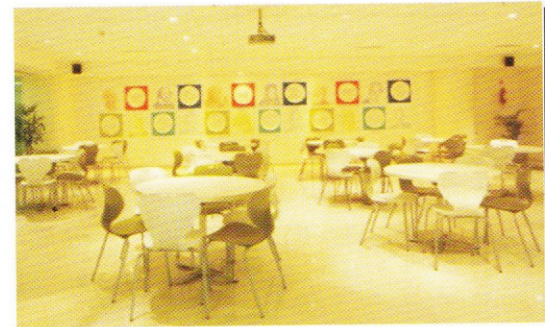

Awards 2016

Commercial

An office building matching the international standards of the IT industry, yet having an Indian touch

Praj Tower Hinjawadi

Owner

Praj Industries Ltd.

Architect

Ar. Hemant Mahajan/
Ar. Prashant Shah,
Group Phi Architects & Designers

Structural Engineer

Er. Sunil Mutalik , Sunil Mutalik & associates

Constructor / Contractor

Ashok Kularia, AnJ Turnkey Pvt. Ltd.

Commercial Building:
Praj Industries Ltd.
at Hinjewadi, Pune